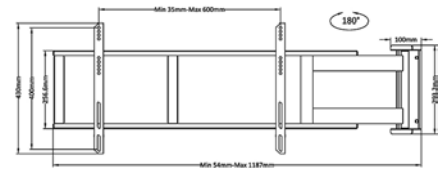

# M Universal Swing Arm 180 Degrees Large Black

Art No: 7 350 073 732 647

The M Universal Swing Arm 180 Degrees Large uses a strong metal construction, yet light weight and very tight to your wall only 54mm's. Placed right it extends

### M Universal Swing Arm 180 Degrees Large Black

For screen size:	48-69"
VESA standard:	200x200 300x300 300x200 400x200 400x400 600x400 800x600 mm
Article No:	7 350 073 732 647
Colour:	Black
Max load:	75 kg
Weight:	8.1 kg
Measurements: (HxDxW):	430x106x54-1184mm
Warranty:	5 years
Tilt:	No
Turn:	180°
Distribution package:	3 pcs
Distance to wall:	54 - 1181mm