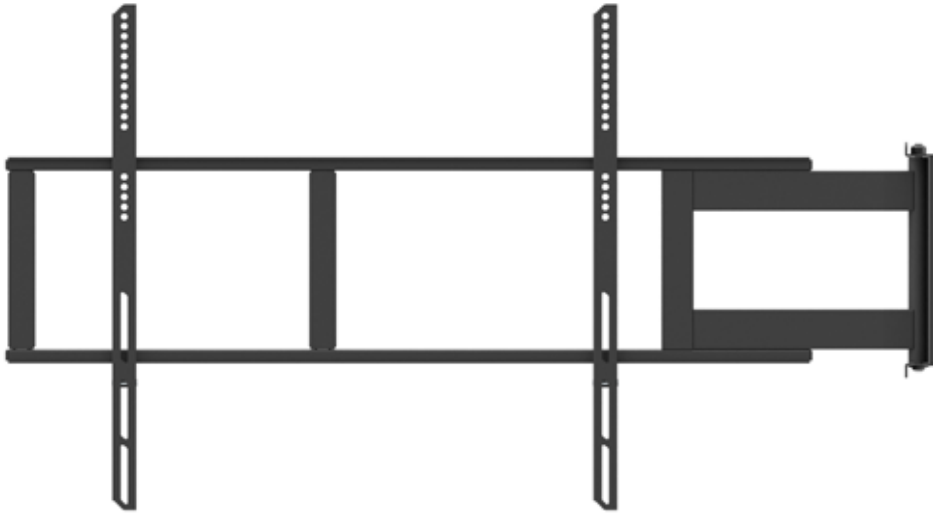

# M Universal Swing Arm 180 Degrees Large Black

Art No: 7 350 073 732 647

The M Universal Swing Arm 180 Degrees Large uses a strong metal construction, yet light weight and very tight to your wall only 54mm's. Placed right it extends

up to 180 degrees and turn your TV in the exact opposite position it was starting from, amazing and for many users very needed and useful.

### M Universal Swing Arm 180 Degrees Large Black

For screen size:	48-69"
VESA standard:	200x200 300x300 300x200 400x200 400x400 600x400 800x600 mm
Article No:	7 350 073 732 647
Colour:	Black
Max load:	75 kg
Weight:	8.1 kg
Measurements: (HxDxW):	430x106x54-1184mm
Warranty:	5 years
Tilt:	No
Turn:	180°
Distribution package:	3 pcs
Distance to wall:	54 - 1181mm